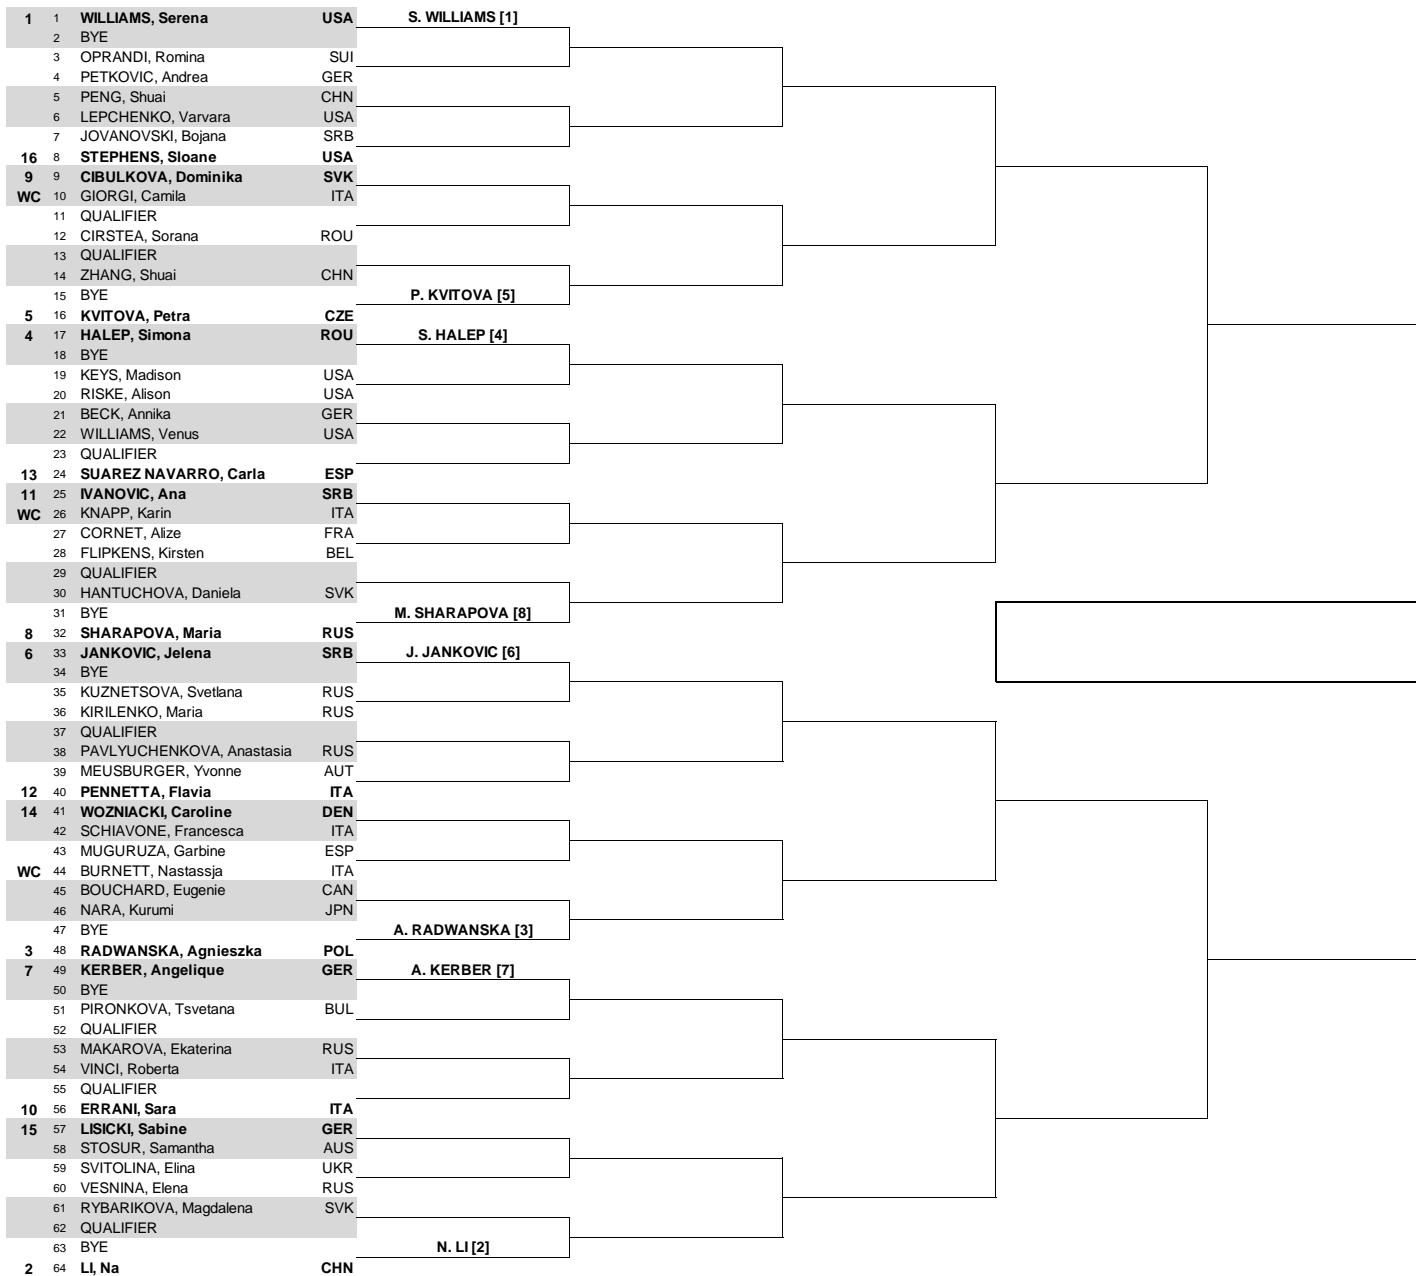

Internazionali BNL d'Italia

Rome, Italy 10 - 18 May 2014
€1,120,000 - WTA Premier 5
Red Clay
MAIN DRAW SINGLES

Seeded Players	Rank	On-site Prize Money Breakdown - Eur	Pts.	Lucky Losers
1 WILLIAMS, Serena	1	Winner	€ 387,130	900
2 LI, Na	2	Finalists	€ 193,190	585
3 RADWANSKA, Agnieszka	3	Semi-Finalists	€ 96,595	350
4 HALEP, Simona	5	Quarter Finalists	€ 44,500	190
5 KVITOVA, Petra	6	3rd Round	€ 22,060	105
6 JANKOVIC, Jelena	7	2nd Round	€ 11,323	60
7 KERBER, Angelique	8	1st Round	€ 5,820	1
8 SHARAPOVA, Maria	9	Last Direct Acceptance		Retirements/W.O.
9 CIBULKOVA, Dominika	10	Francesca Schiavone (49)		
10 ERRANI, Sara	11	Players Representative(s)		
11 IVANOVIC, Ana	12	Camila Giorgi		
12 PENNETTA, Flavia	13	WTA Supervisor(s)		
13 SUAREZ NAVARRO, Carla	14	L.Ceccarelli/F.Chouquet		
14 WOZNIACKI, Caroline	15	www.wtatennis.com		
15 LISICKI, Sabine	16	facebook.com/WTA twitter.com/WTA youtube.com/WTA		
16 STEPHENS, Sloane	17			