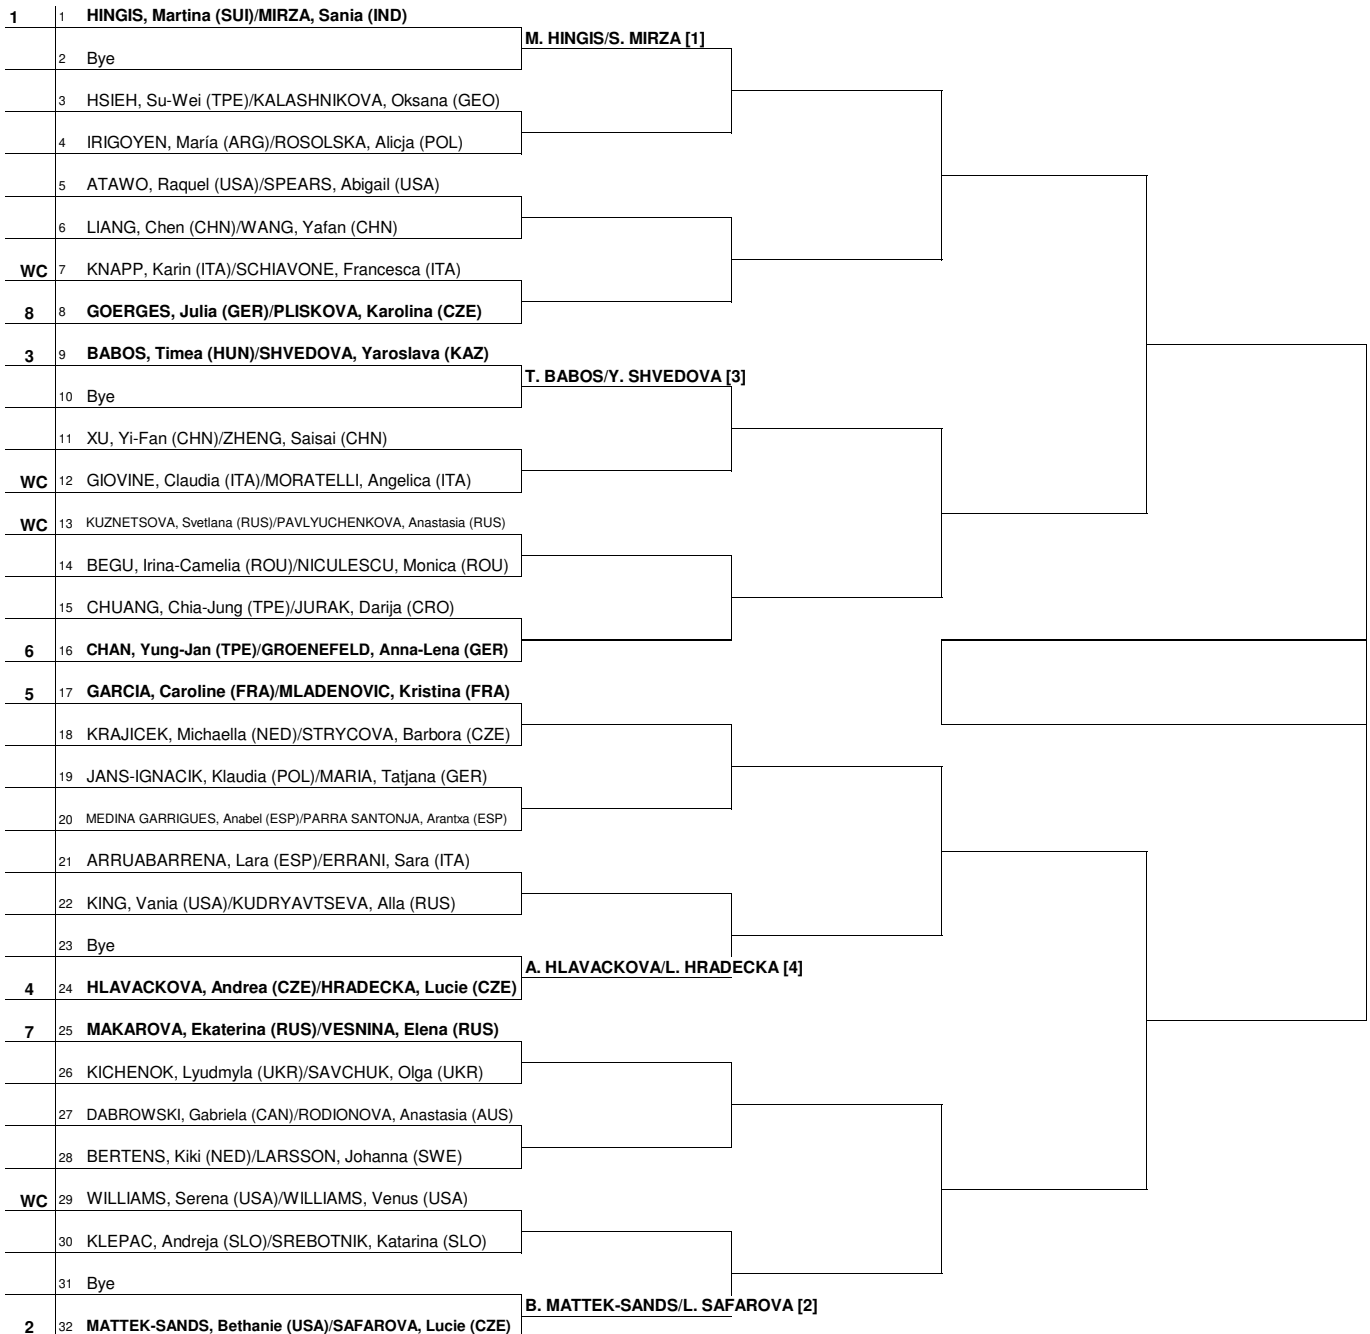

Internazionali BNL d'Italia

Rome, Italy 9-15 May 2016
 € 2,399,000 - WTA Premier 5
 Red Clay
MAIN DRAW DOUBLES

Seeded Players	Rank	On-site Prize Money (per team) - Eur	Pts.	Alternates	Retirements/W.O.
1 HINGIS, Martina / MIRZA, Sania	2	Winner € 123,700	900		
2 MATTEK-SANDS, Bethanie / SAFAROVA, Lucie	8	Finalist € 62,470	585		
3 BABOS, Timea / SHVEDOVA, Yaroslava	16	Semi-Finalist € 30,920	350		
4 HLAVACKOVA, Andrea / HRADECKA, Lucie	21	Quarter-Finalist € 15,565	190		
5 GARCIA, Caroline / MLADENOVIC, Kristina	22	2nd Round € 7,860	105		
6 CHAN, Yung-Jan / GROENEFFELD, Anna-Lena	34	1st Round € 3,895	1		
7 MAKAROVA, Ekaterina / VESNINA, Elena	39	Last Direct Acceptance		Players Representative	WTA Supervisor(s)
8 GOERGES, Julia / PLISKOVA, Karolina	40	Jans-Igancik/Maria - 123		Laura Ceccarelli/ Kerrilyn Cramer	